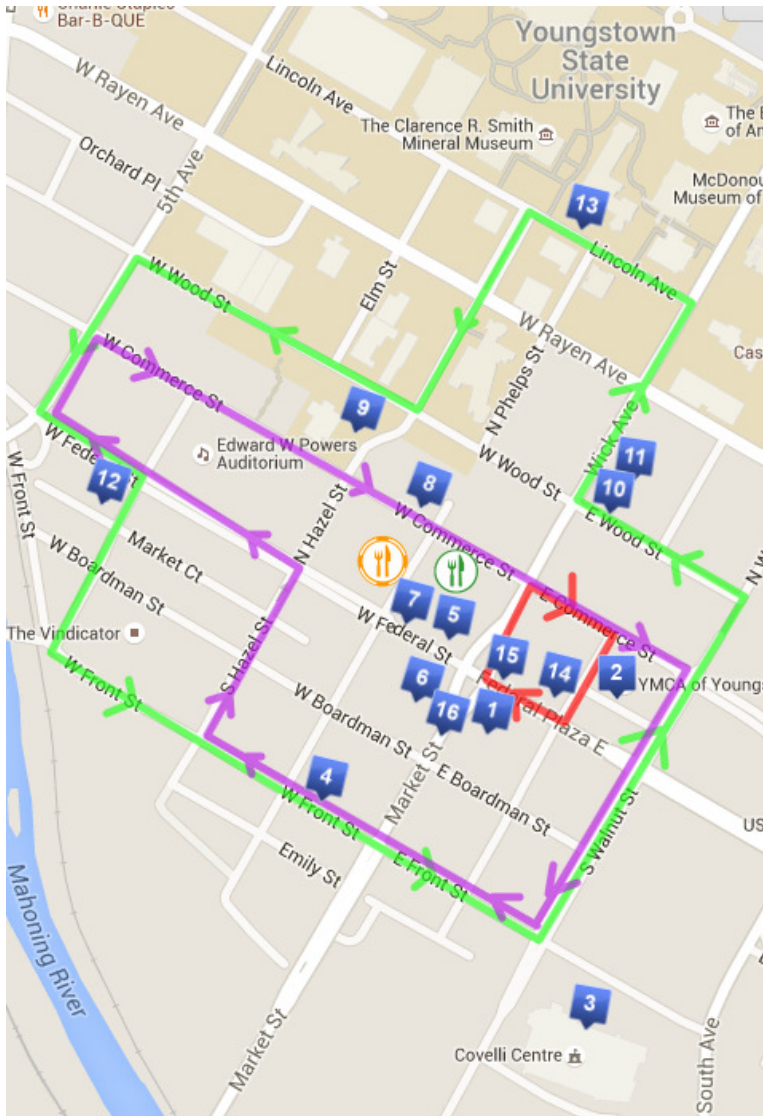

2016 Venue Map

Venue	
1	FNY Headquarters
2	YMCA
3	Covelli Centre
4	Trinity United Methodist Church
5	20 Federal Place
6	OH WOW!
7	Ice Sculptor on the square
8	One Hot Cookie (Erie Terminal Bldg.)
9	Youngstown Historical Center of Industry and Labor (Steel Museum)
10	1st Presbyterian Church
11	Masonic Temple
12	Tyler History Center
13	YSU Planetarium
14	Christopher's Restaurant
15	Horse and Carriage
16	Main Stage

Restaurant Sponsors

Suzie's Dogs and Drafts

Pizza Joe's

 WRTA Bus 1—"Happy New Year" on display

 WRTA Bus 2—"Special" on display

All bus rides are free of charge tonight!

 Horse and Carriage Route (\$3/person)